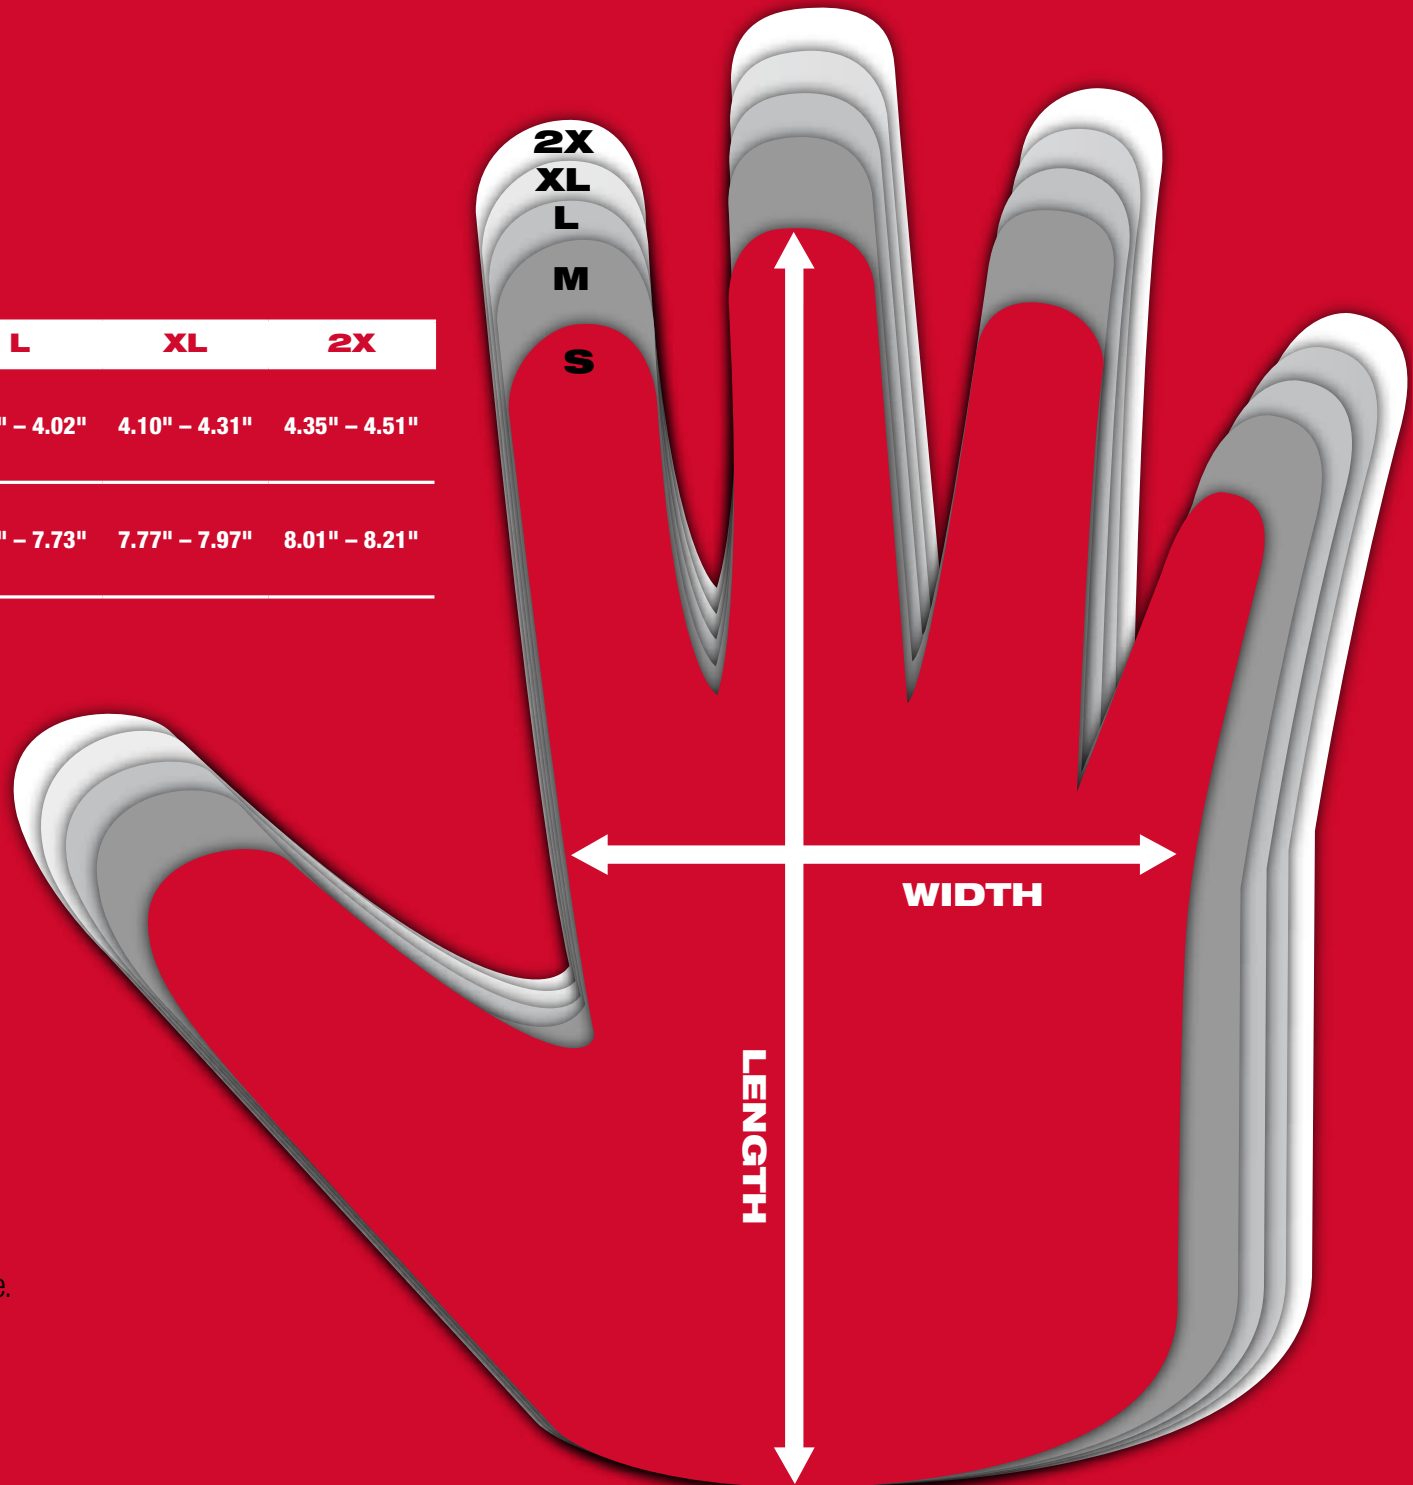

GLOVE SIZING CHART

SIZE	S	M	L	XL	2X
WIDTH	3.30" – 3.61"	3.64" – 3.84"	3.87" – 4.02"	4.10" – 4.31"	4.35" – 4.51"
LENGTH	6.69" – 7.09"	7.20" – 7.50"	7.53" – 7.73"	7.77" – 7.97"	8.01" – 8.21"

Place your hand over the graphic to estimate your size.
Make sure to print the image at 100%.
DO NOT scale.
DO NOT select fit to page.
Estimate your size to the closest fit.
Hand proportions vary.